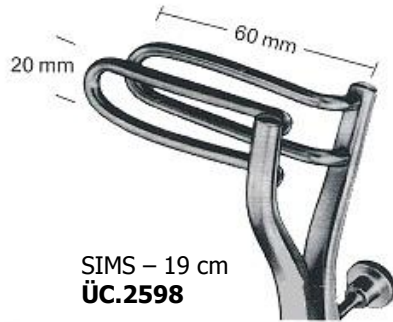

RESANO – 26.5 cm
ÜC.2589

1/1

1/2

KERSTING – 27 cm
ÜC.2590

1/1

1/1

1/2

BECKER – 33.5 cm
Büyük/Large
ÜC.2591

1/1

1/2

BECKER – 33.5 cm
Orta/Medium
ÜC.2592

1/1

1/2

BECKER – 33.5 cm
Küçük/Small
ÜC.2593

1/2

SIMS – 23.5 cm
ÜC.2597

1/2

24.5 cm
ÜC.2599

1/2

SIMS – 19 cm
ÜC.2598

1/2

23.5 cm
ÜC.2600

1/2

1/2