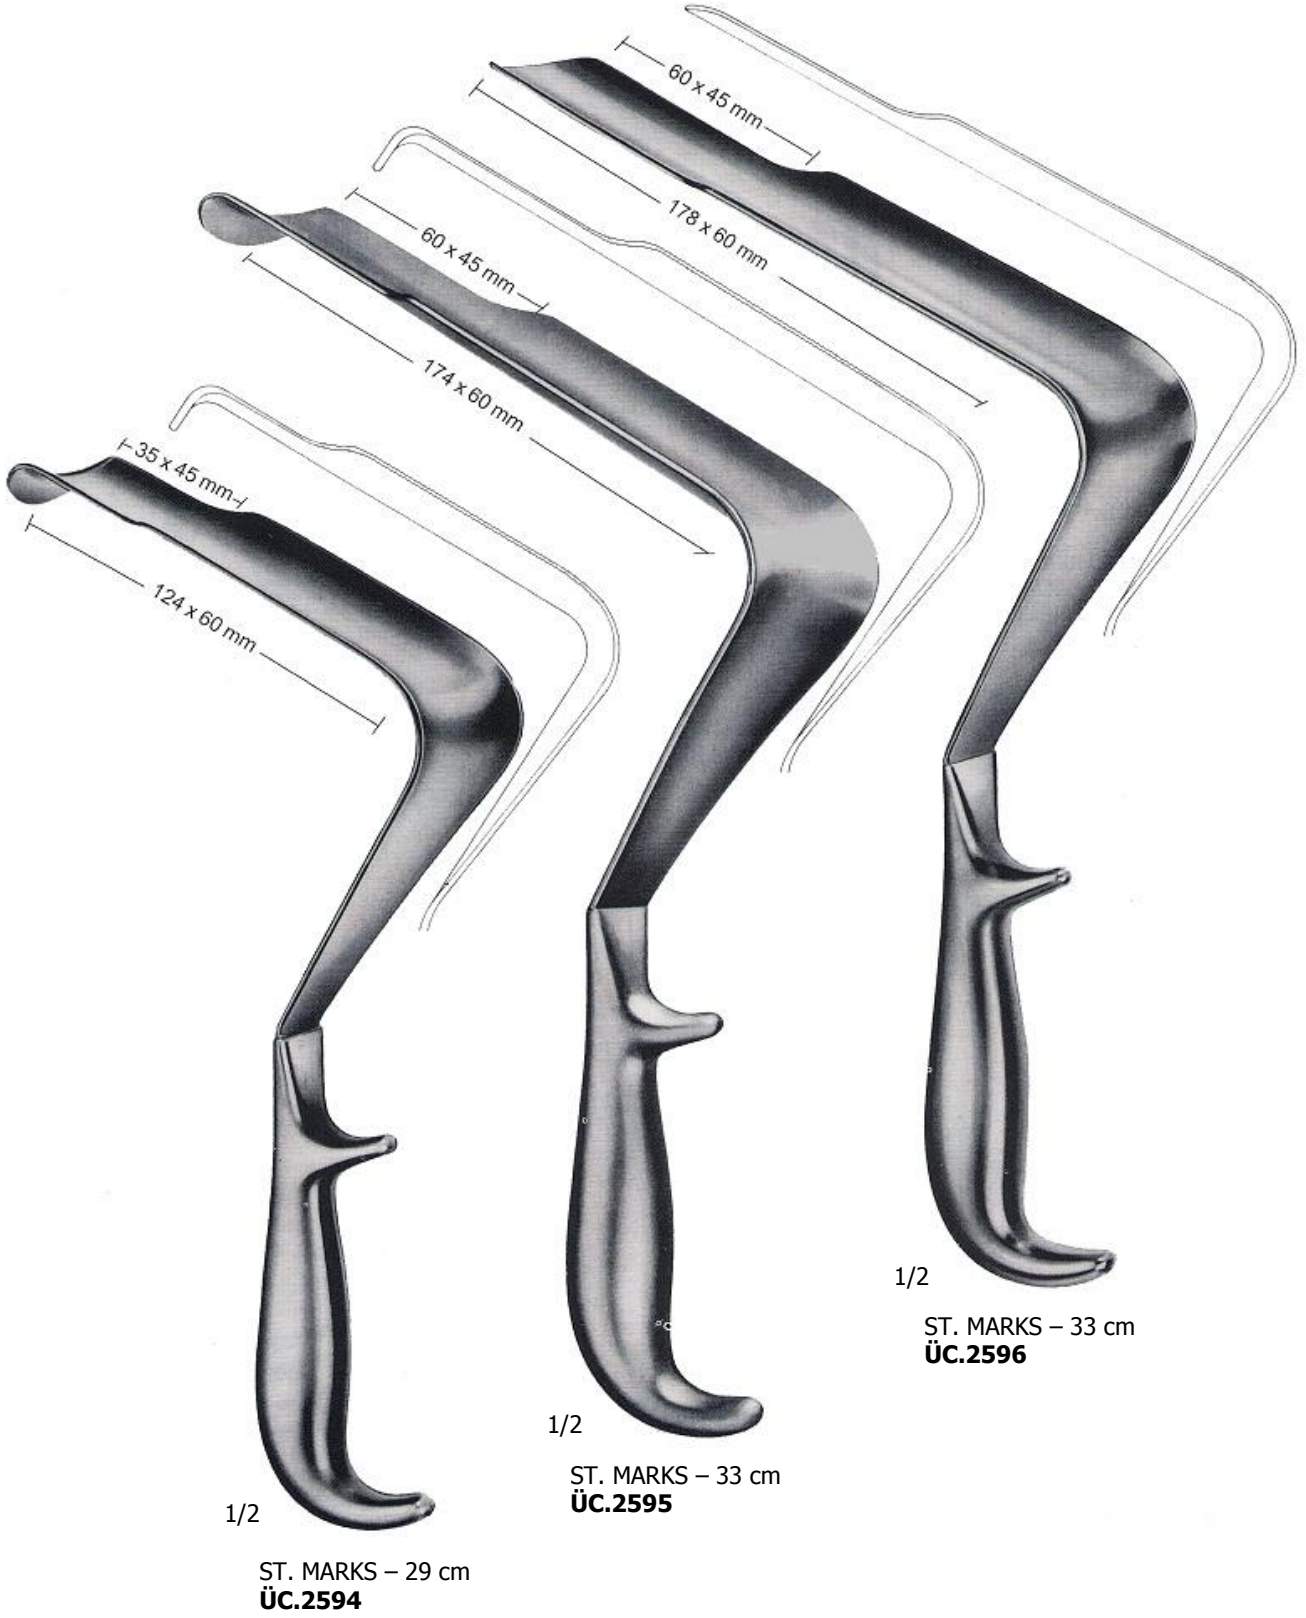

1/1

1/2

BECKER – 33.5 cm
Orta/Medium
ÜC.2592

1/1

1/2

BECKER – 33.5 cm
Küçük/Small
ÜC.2593

1/2

SIMS – 23.5 cm
ÜC.2597

1/2

24.5 cm
ÜC.2599

1/2

SIMS – 19 cm
ÜC.2598

1/2

23.5 cm
ÜC.2600

1/2

1/2